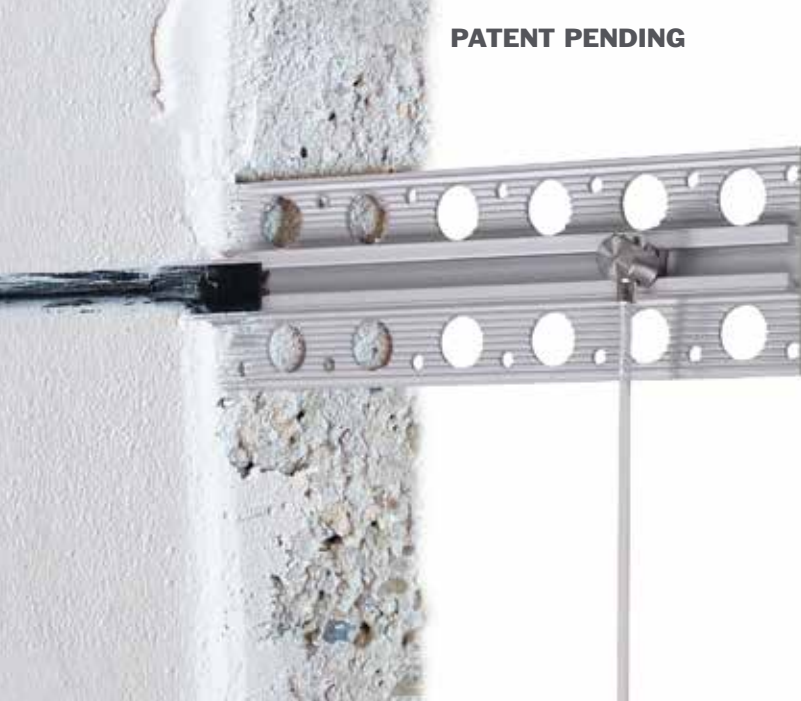

# STAS plasterrail for the forward thinker

**PATENT PENDING**

STAS has renewed the design of the STAS plasterrail! The STAS plasterrail is now even better in quality with its renewed design. You attach the aluminium rail to a bare wall with nails and after the rail and the rest of the wall have been plastered, a very narrow opening remains visible in the stucco. As a result, this picture hanging system can be fully integrated into a new wall to be plastered and is therefore virtually invisible.

The renewed design ensures flawless installation, requires only a thin plaster layer of +/- 6 mm and the supplied safety strip ensures that the picture hanging system remains free of stucco. An ideal picture hanging system for renovations and new construction projects!